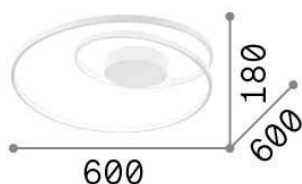

General info

DECORATIVO - Ceiling

Indoor ceiling mounted lamp with integrated LED sources and diffuse light emission

Plated or powder coated metal base and frame. Opal rubber diffuser. Available finishes: white, black or brushed brass.

Ean	8021696253688
Item	OZ PL ON-OFF BIANCO
Installation	Ceiling
Guarantee	5 years
Gross weight	3.06 kg
Volume	0.06762 m ³

Technical info

Net weight	2.01 kg
Insulation class	I
Protection index	IP20
Compliance	-
Operating temperature	0° ~ +40 °C
Dimmer	No dimmerable, On-Off
Power output	220-240 V AC 50/60 Hz
Power supply	In-built, included YES (by qualified operators only), electronic

Source info

Integrated source	Integrated LED module
Replaceable source	NO
Power	LED 49W
Emission	Diffuse
Max consumption	max 49,00 W
Features LED	LED SMD
CCT	3000 K
Duration LED (t. 25°C)	30000 h
CRI	> 80
Light beam	120°
Light beam flux	5000 lm
Useful light flux	2800 lm
Standby power	< 0.50